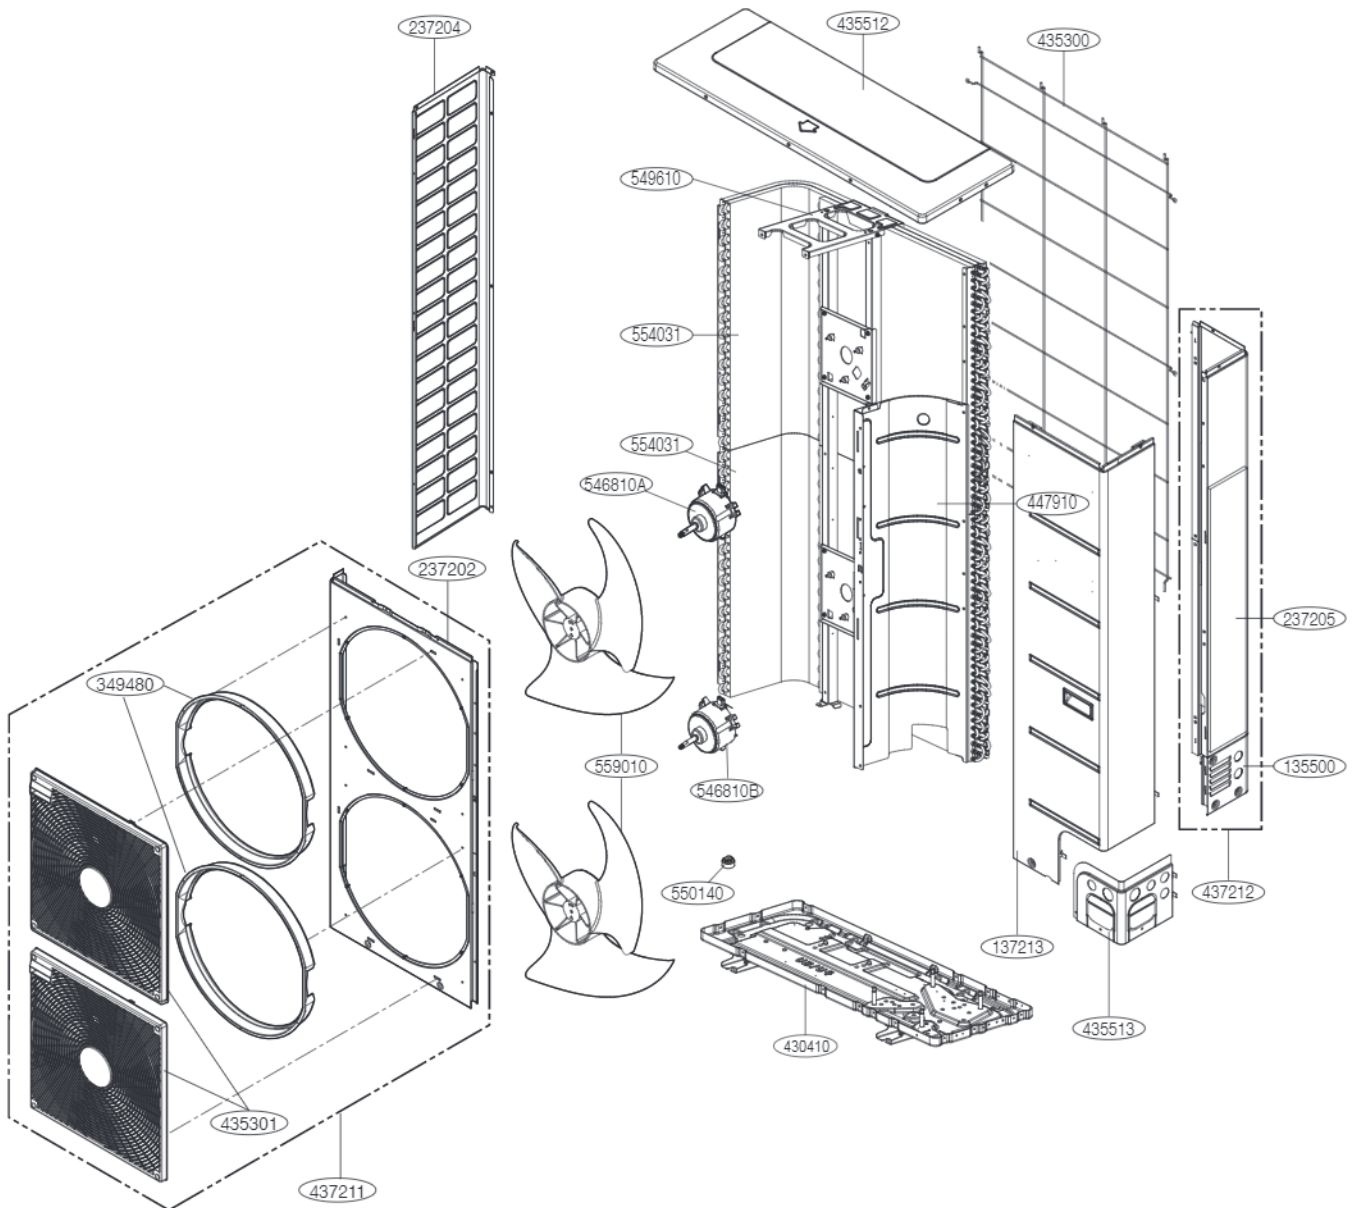

Control Box

■ U3 chassis 1Ø, ARUN050GSS(R)0 / ARUN060GSS(R)0

SVC Location	Applied	Housing color
263230A	Subcool out pipe + liquid pipe	yellow
263230B	Suction pipe + hex + discharge pipe	purple
263230C	Air temperature sensor	green

Mechanical Parts and Panels

■ U3 chassis, ARUN050GSS(R)0 / ARUN060GSS(R)0 / ARUN040LSS(R)0 / ARUN050LSS(R)0 / ARUN060LSS(R)0 / ARUN080LSS(R)0

Cycle Parts

■ U3 chassis, ARUN050GSS(R)0 / ARUN060GSS(R)0 / ARUN040LSS(R)0 / ARUN050LSS(R)0 / ARUN060LSS(R)0 / ARUN080LSS(R)0