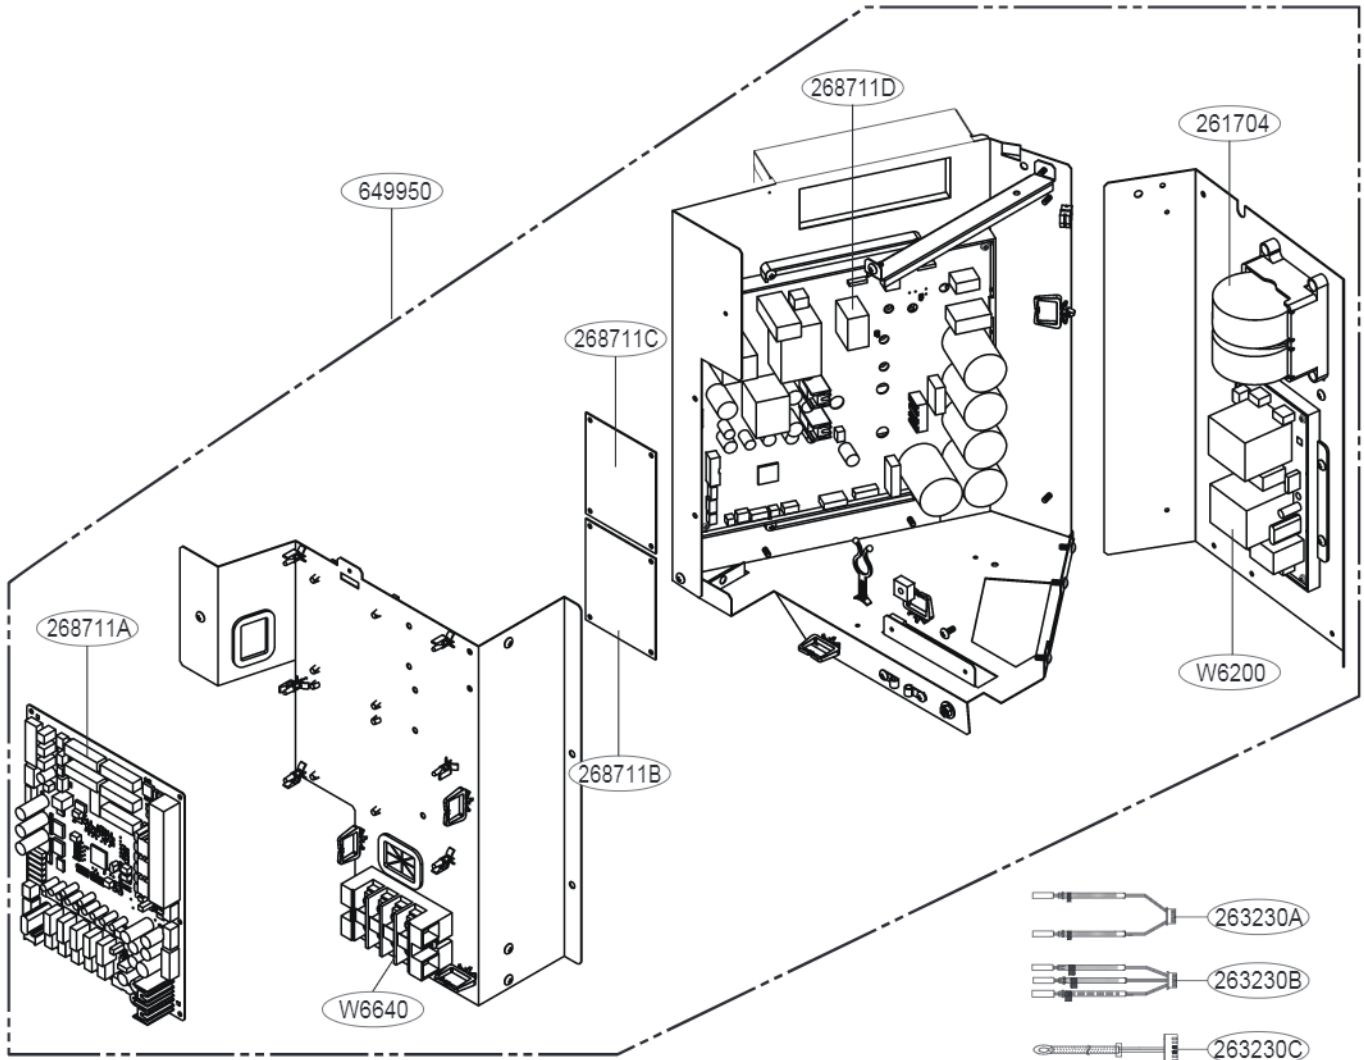

Control Box

■ U3 chassis 1Ø, ARUN050GSS(R)0 / ARUN060GSS(R)0

SVC Location	Applied	Housing color
263230A	Subcool out pipe + liquid pipe	yellow
263230B	Suction pipe + hex + discharge pipe	purple
263230C	Air temperature sensor	green

Mechanical Parts and Panels

■ U3 chassis, ARUN050GSS(R)0 / ARUN060GSS(R)0 / ARUN040LSS(R)0 / ARUN050LSS(R)0 / ARUN060LSS(R)0 / ARUN080LSS(R)0

Cycle Parts

■ U3 chassis, ARUN050GSS(R)0 / ARUN060GSS(R)0 / ARUN040LSS(R)0 / ARUN050LSS(R)0 / ARUN060LSS(R)0 / ARUN080LSS(R)0