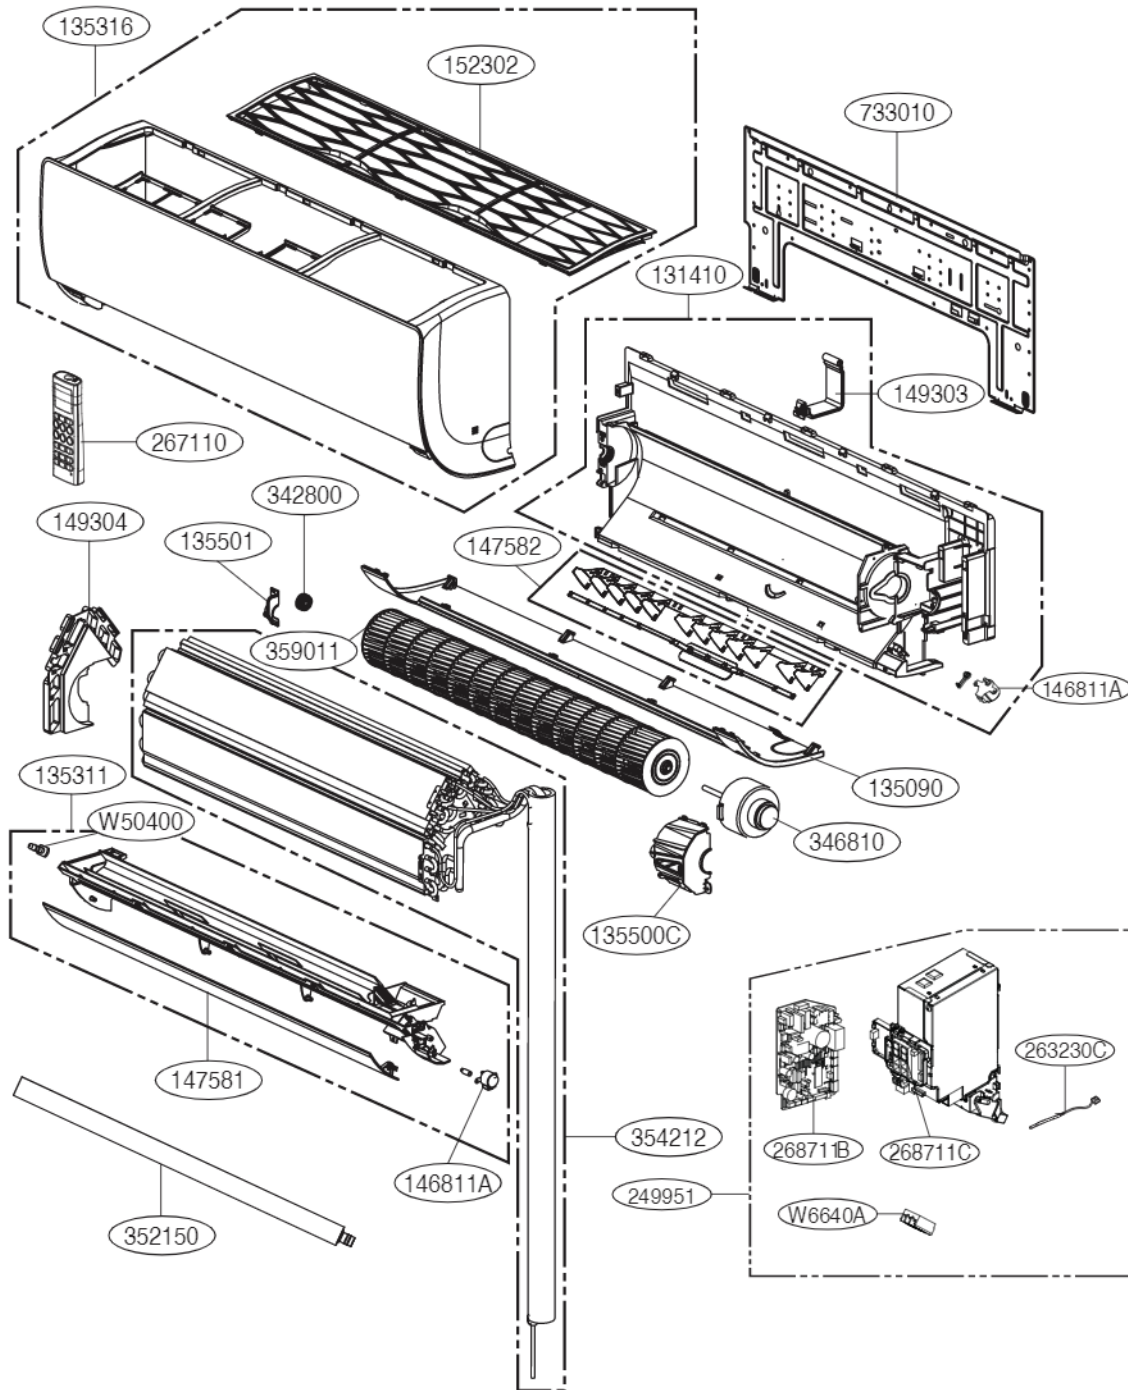

5. Exploded View

Indoor Unit

LOC.	Description	PCB Connector
263230C	Thermistor for evaporator outlet temperature	CN-TH2 (INDOOR)