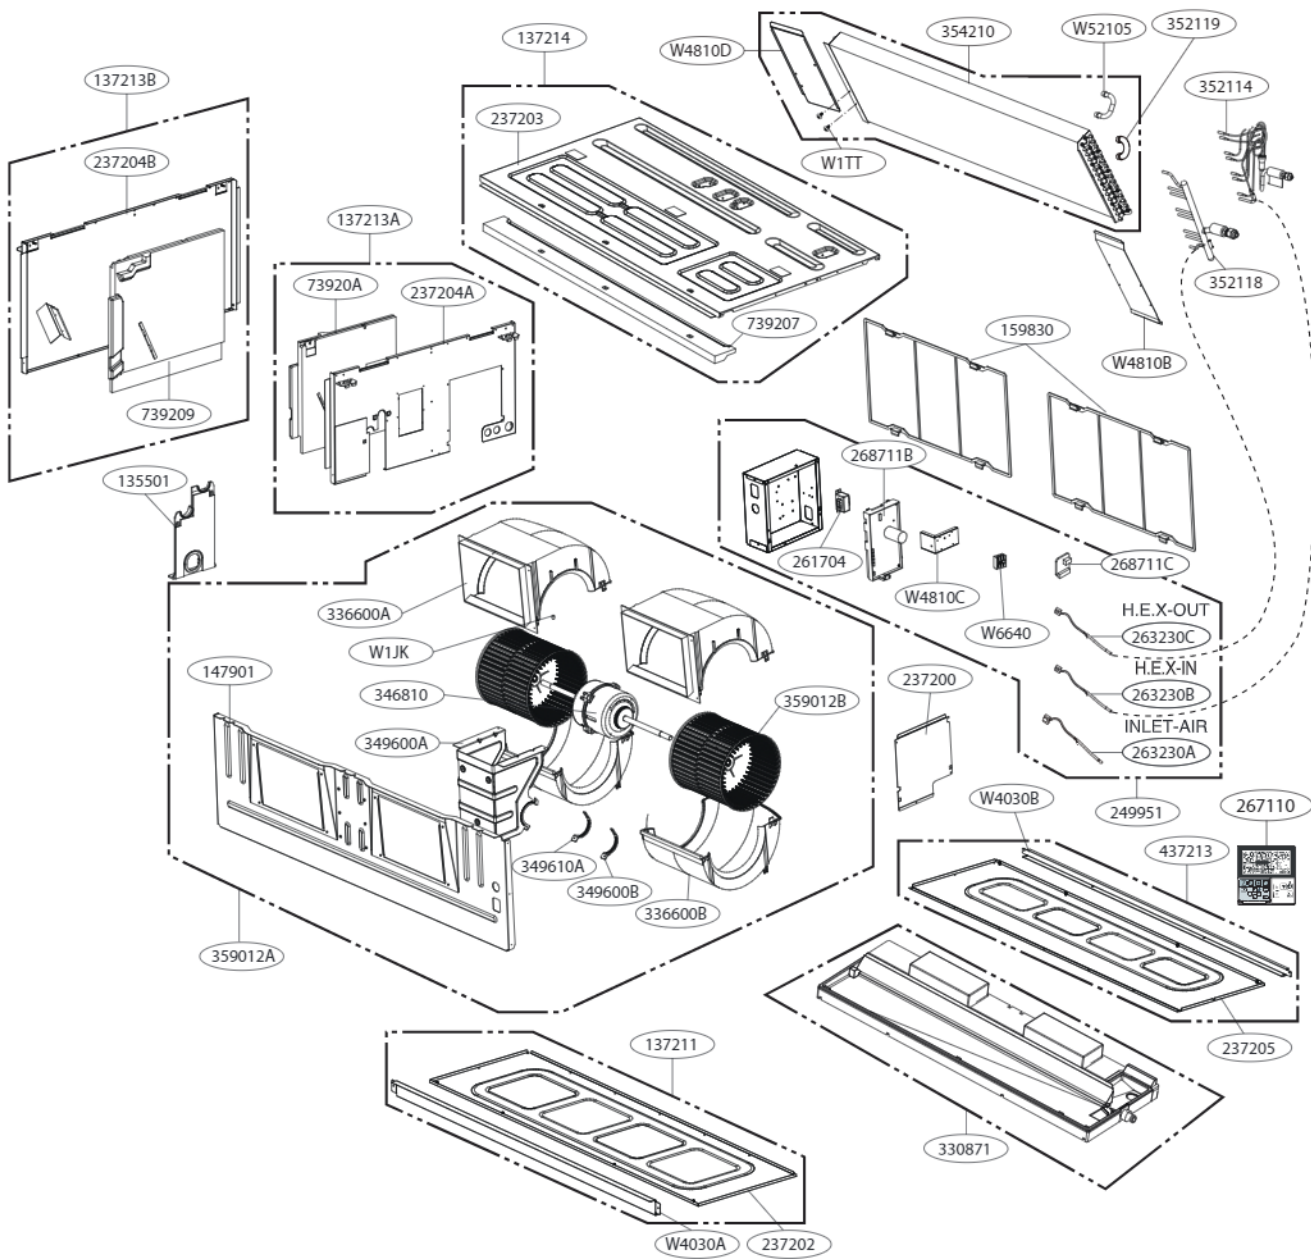

4. Exploded View

48k, 60k

Location No.	Description	Sensor Information	Housing Color
263230A	Thermistor1(CN_ROOM)	Air-Inlet	Yellow
263230B	Thermistor2(CN_PIPE/IN)	Heat Exchanger In	White
263230C	Thermistor3(CN_PIPE/OUT)	Heat Exchanger Out	Red