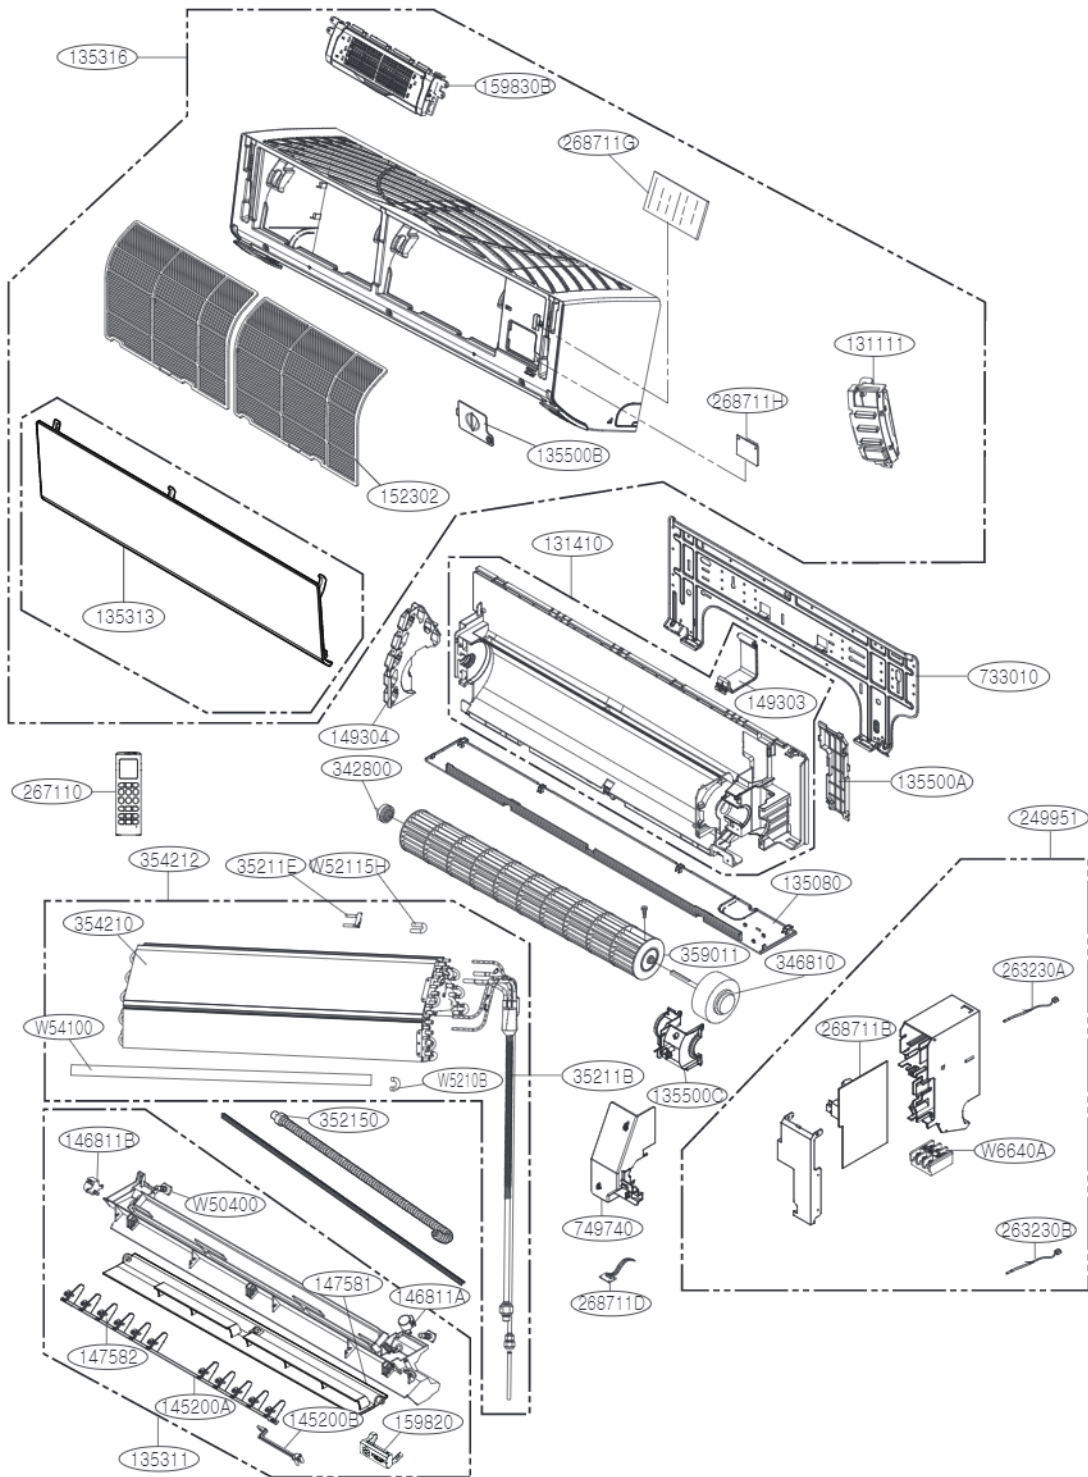

4. Exploded View

Indoor Unit : ASNW096BRR3 / ASNW096BWR3 / ASNW096BVR3 / ASNW126BRR3 /
ASNW126BWR3 / ASNW126BVR3

LOC.	Description
263230B	Thermistor for suction air temperature
263230A	Thermistor for evaporator middle temperature