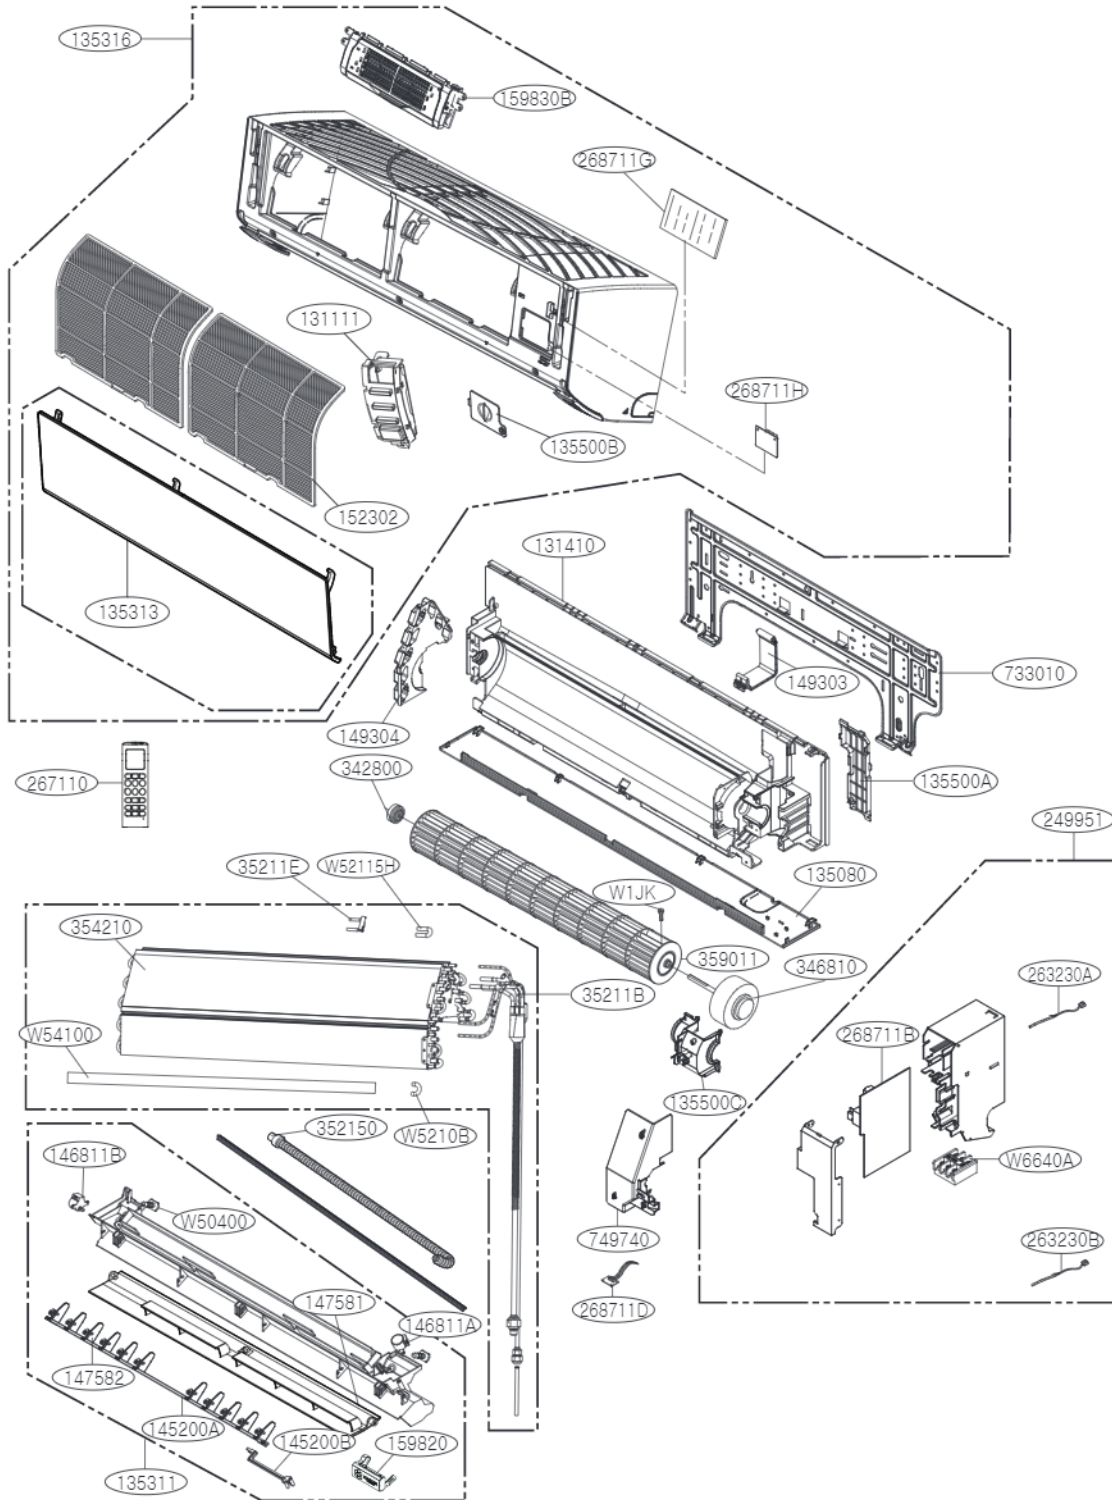

## 4. Exploded View

Indoor Unit : ASNW096BWR4 / ASNW096BRR4 / ASNW126BWR4 / ASNW126BRR4

LOC.	Description
263230B	Thermistor for suction air temperature
263230A	Thermistor for evaporator middle temperature