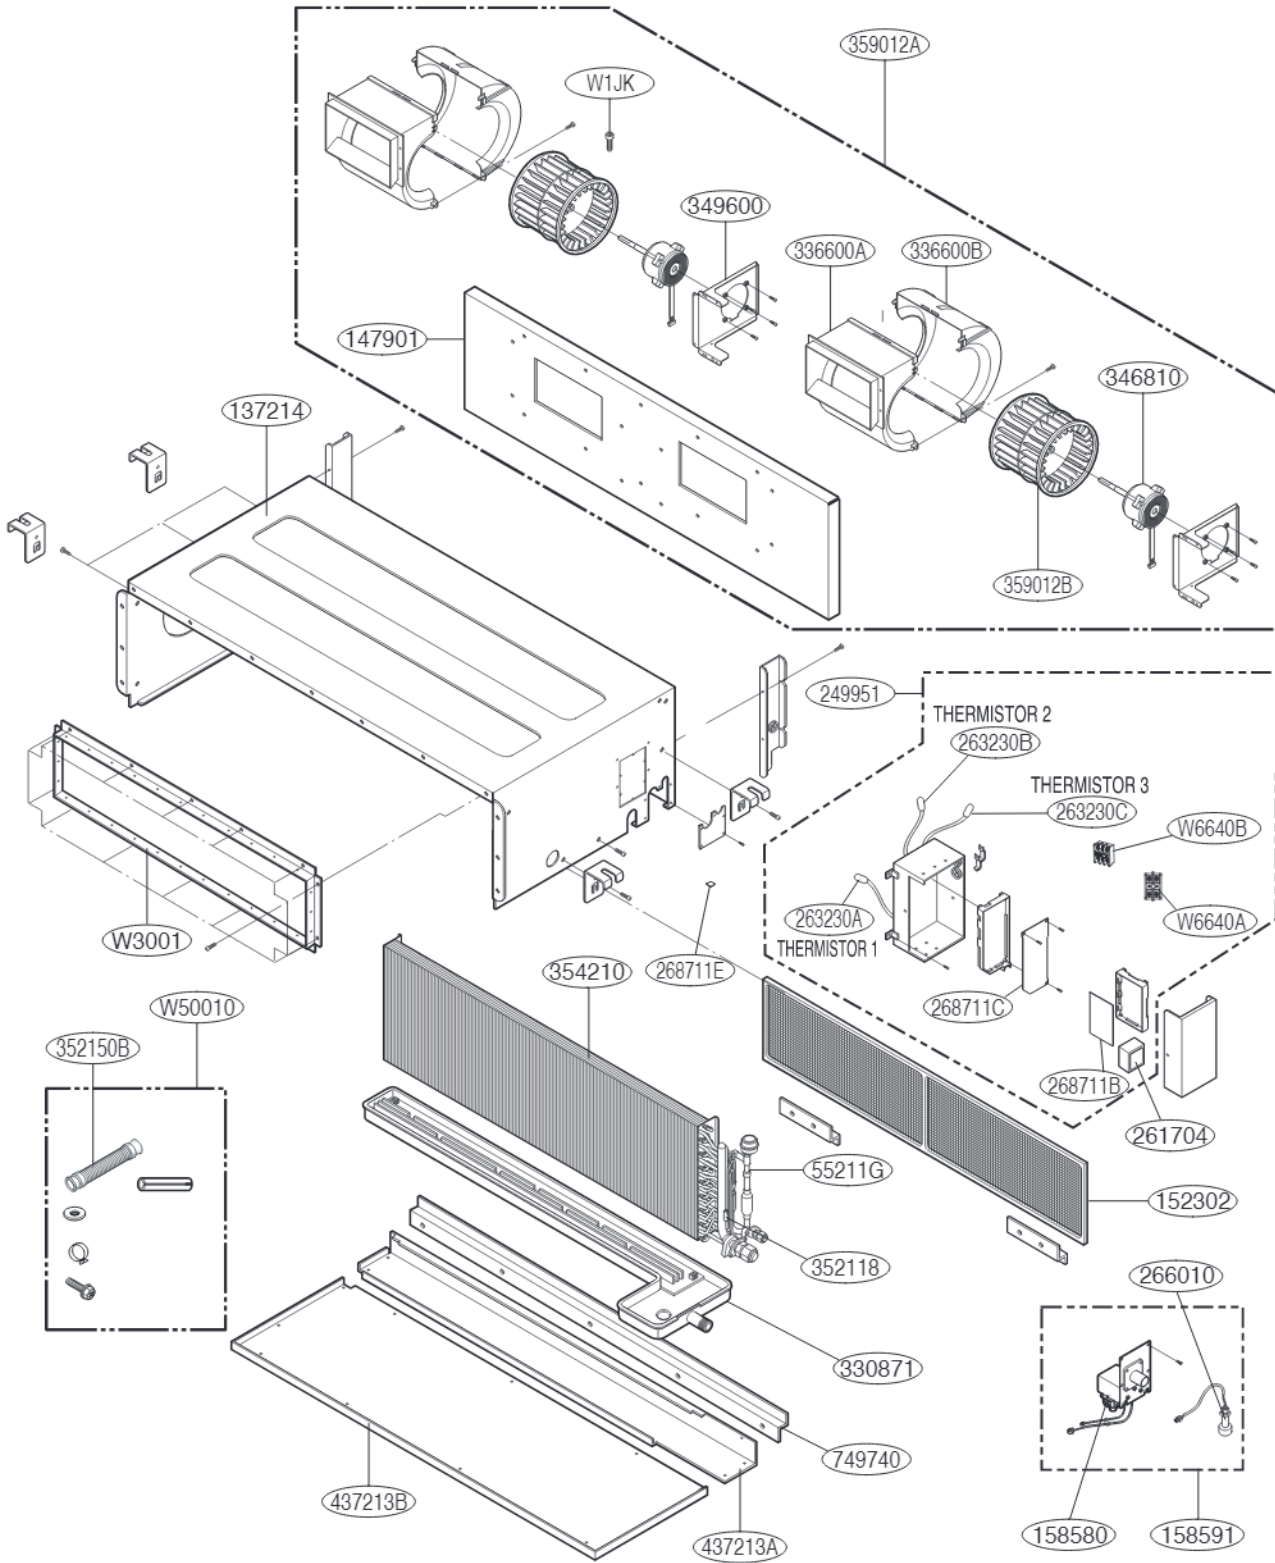

BR

| | | | |
|--------------|---------|----------|------------------------|
| Thermistor 1 | 263230A | Air | Housing color : yellow |
| Thermistor 2 | 263230B | Eva. in | Housing color : white |
| Thermistor 3 | 263230C | Eva. out | Housing color : red |