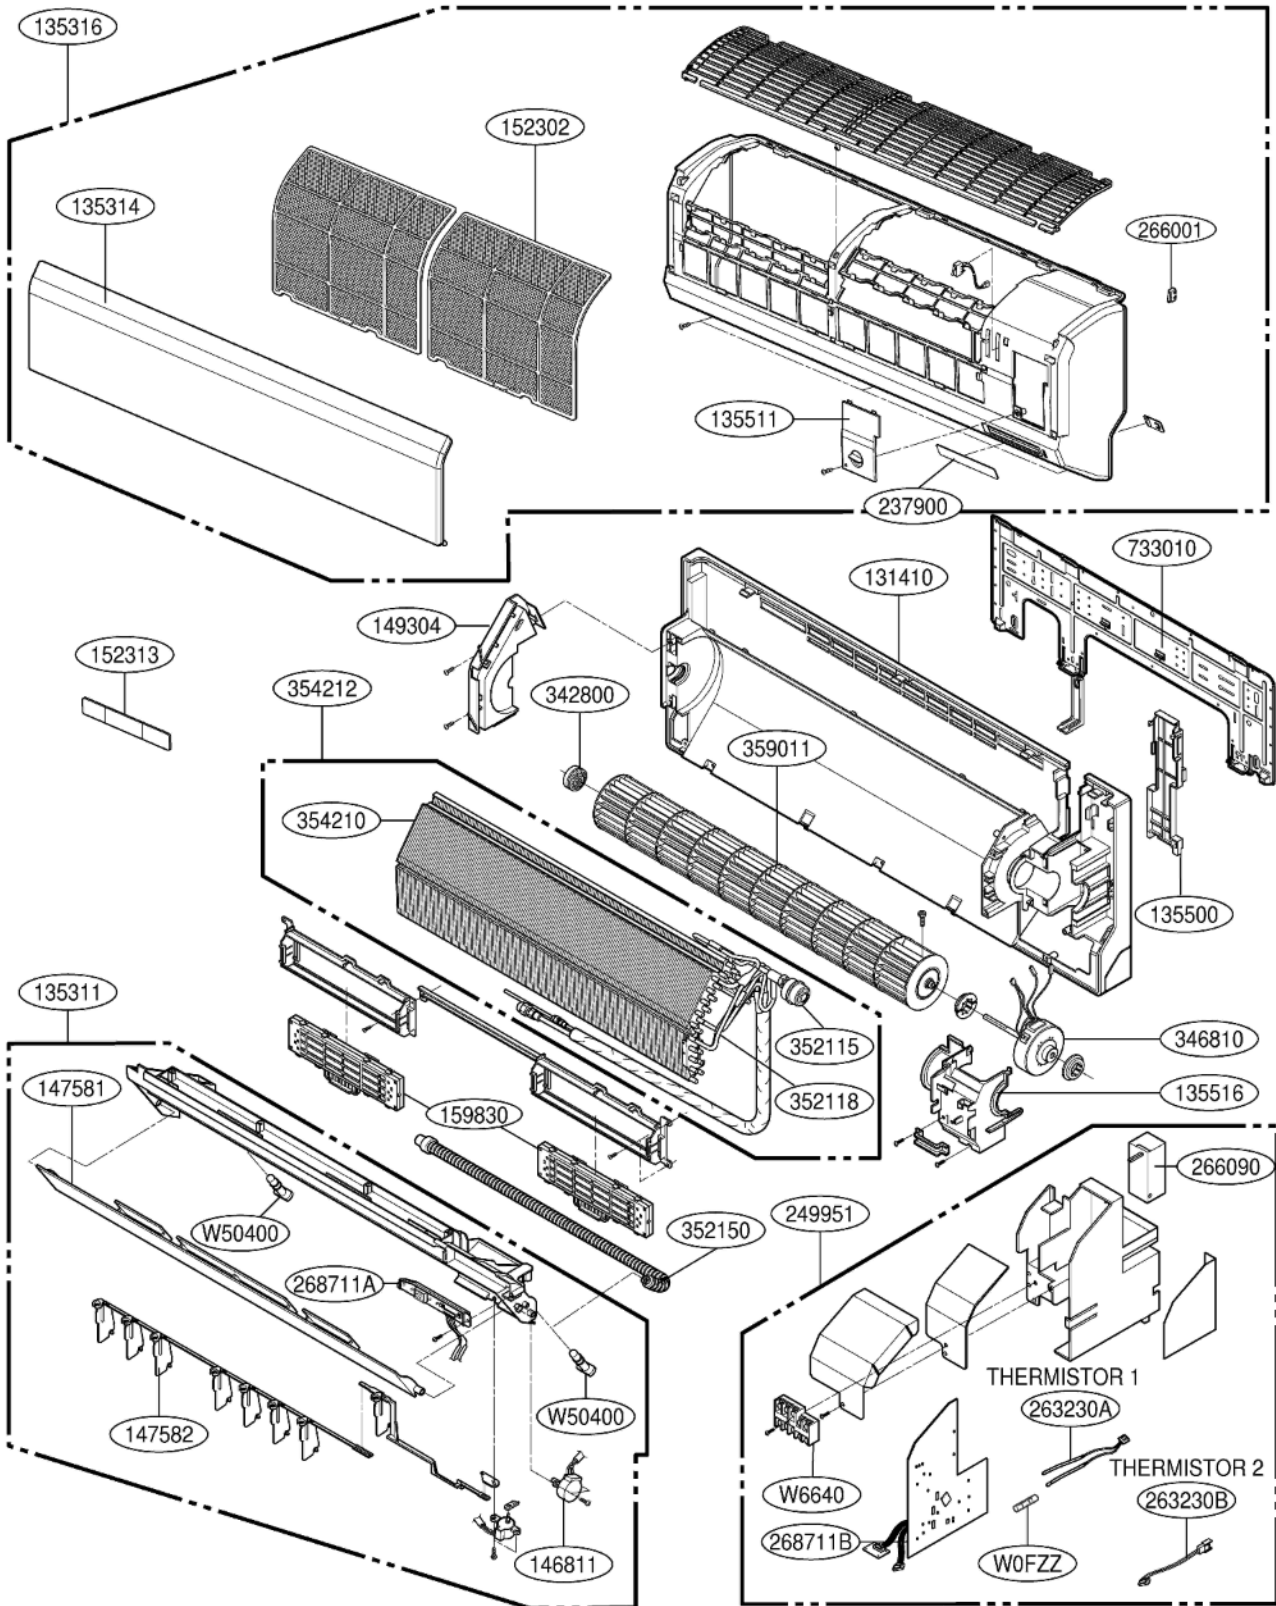

S5 (Plasma)

Thermistor 1	263230A	Air + Eva. in	Housing color : white
Thermistor 2	263230B	Eva. out	Housing color : red