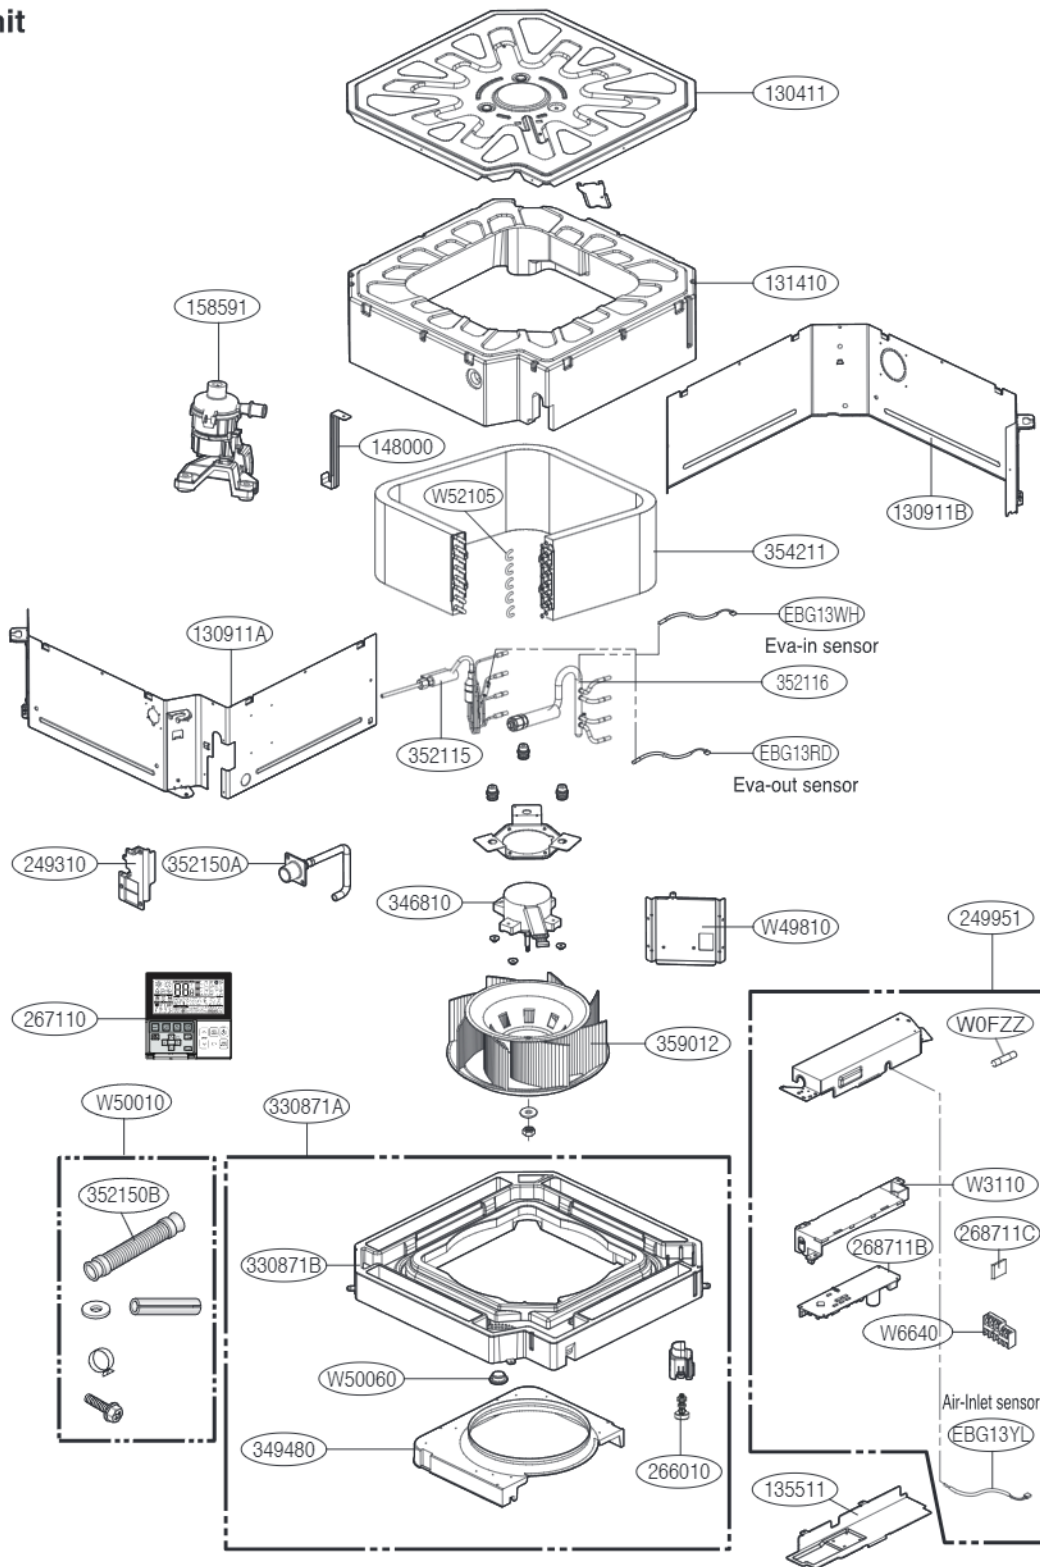

5. Exploded View

Indoor Unit

Location No.	Description	Sensor Information	Housing Color
EBG13YL	Thermistor1(CN_ROOM)	Air-Inlet	Yellow
EBG13WH	Thermistor2(CN_PIPE/IN)	Eva-in	White
EBG13RD	Thermistor3(CN_PIPE/OUT)	Eva-out	Red